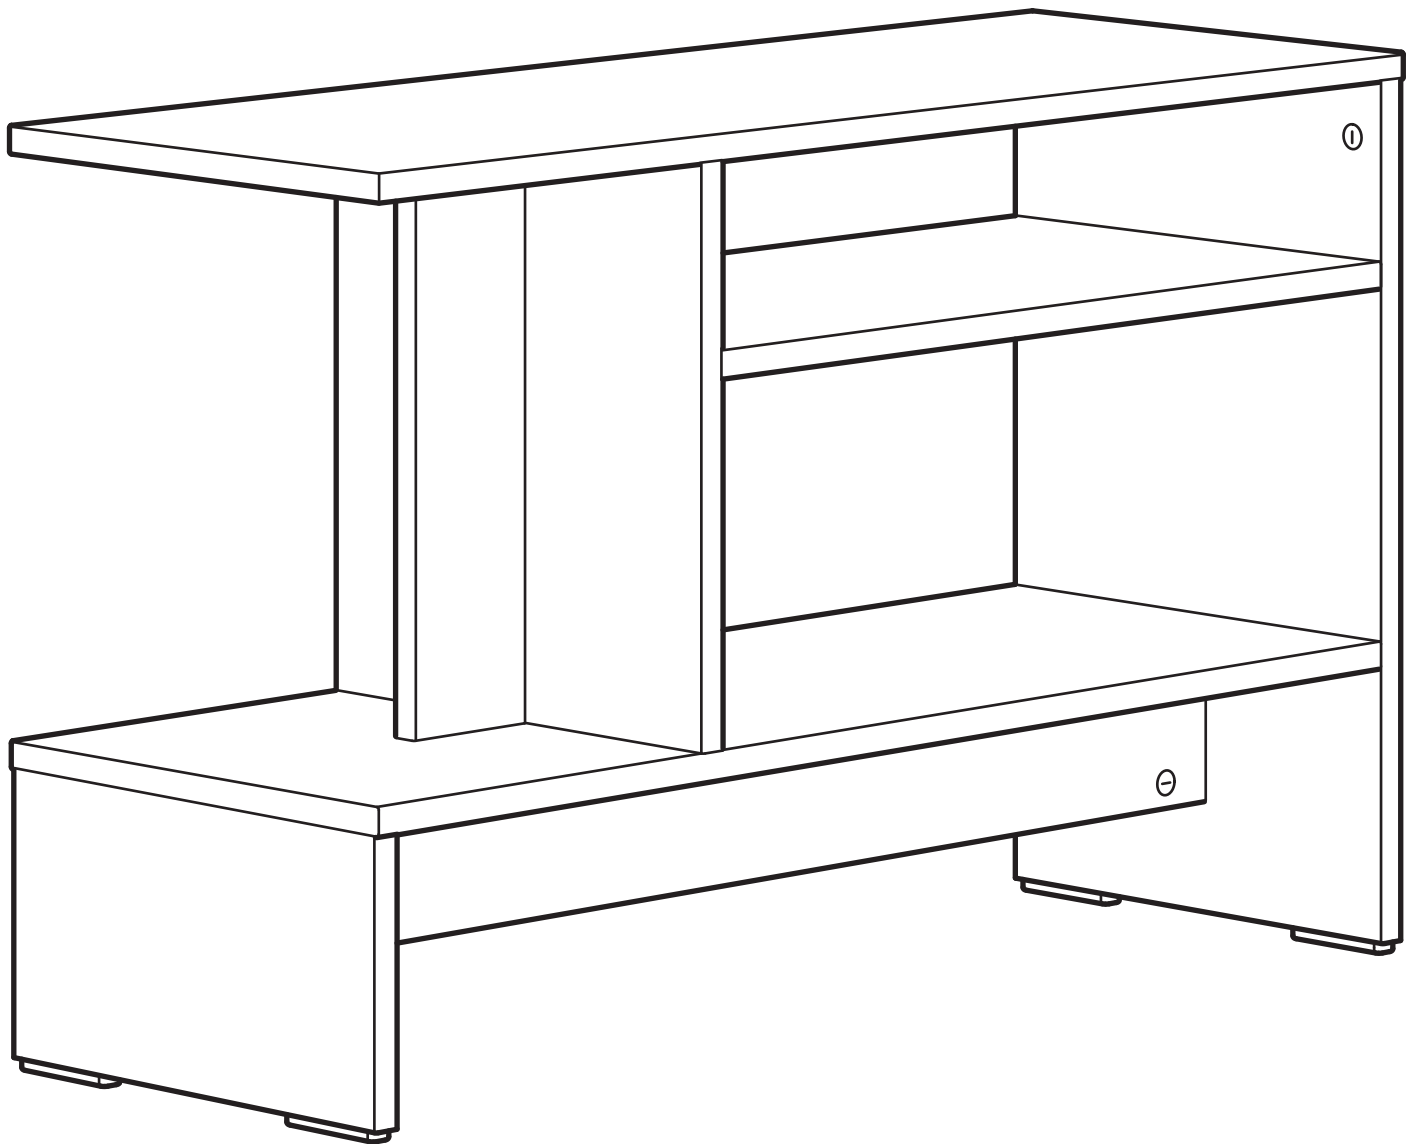

HOLMERUD

Design and Quality
IKEA of Sweden