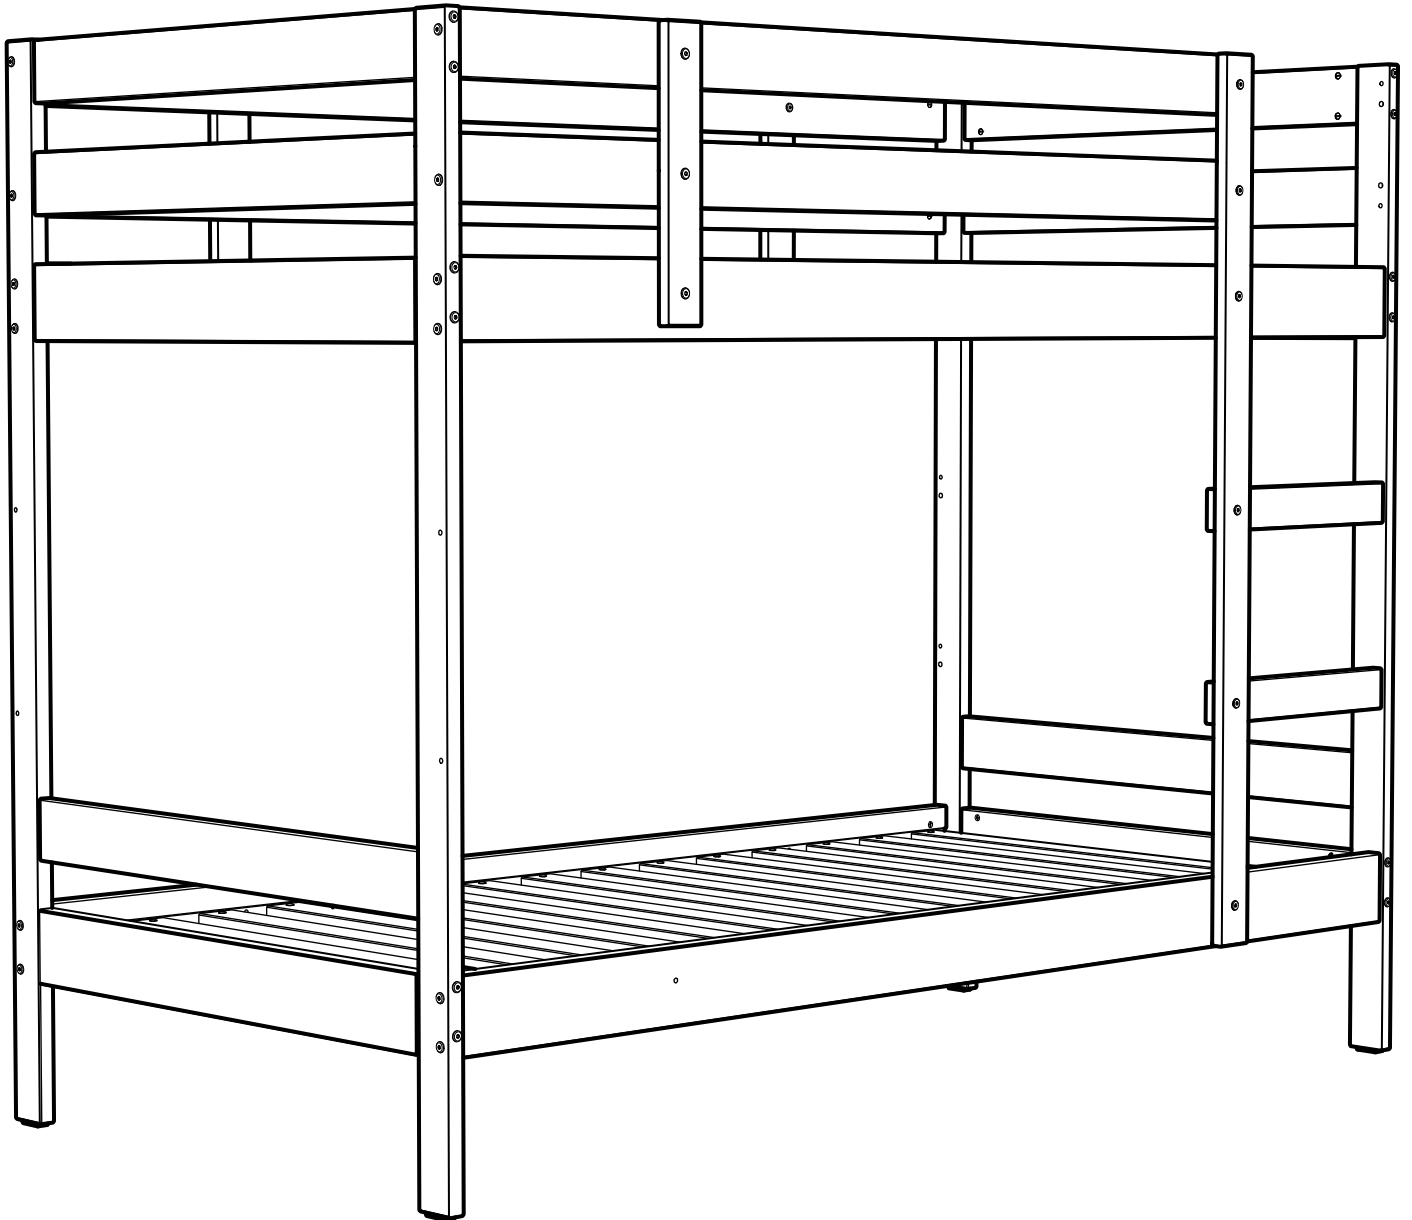

MYDAL

Design and Quality
IKEA of Sweden

120209

24x

120208

24x

100514

48x

26

90 x 200 cm
(35 2/4" x 78 3/4")

Max 15 cm
(5 7/8")